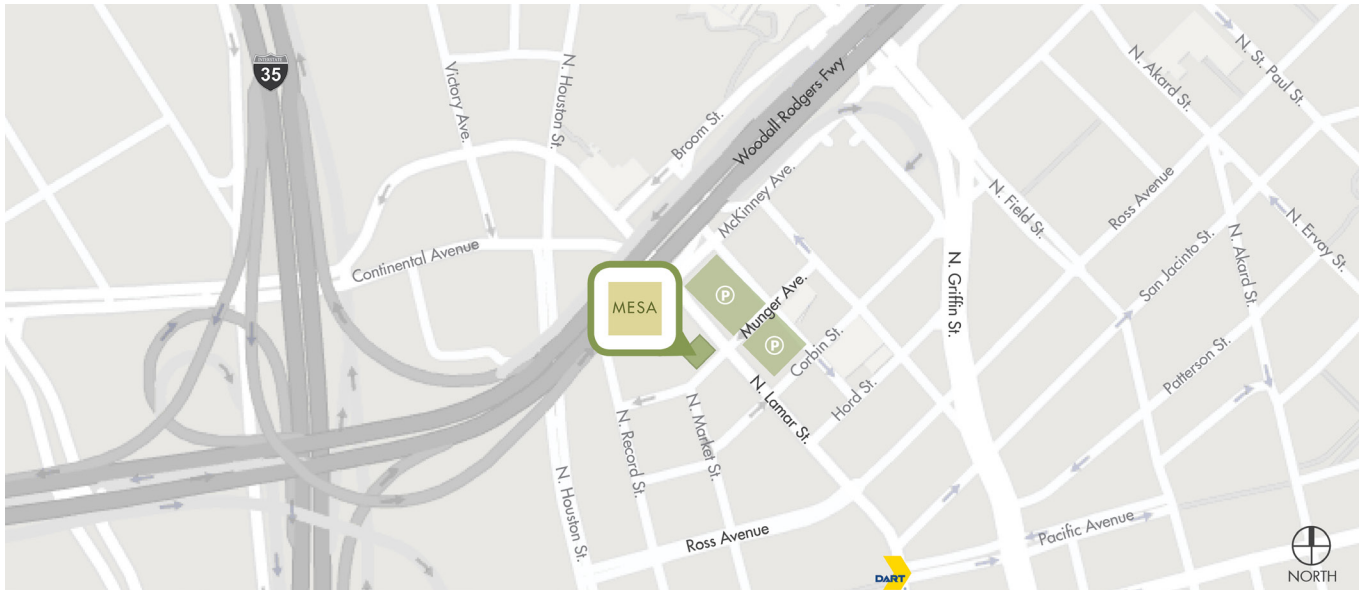

Parking Directions

MESA is located in Downtown Dallas in the West End district at:

Oilwell Supply Building
2001 North Lamar Street, Dallas, TX 75202

The office entrance is located on North Lamar Street between Munger Avenue and McKinney Avenue. MESA is on the first floor on the right, **Suite 100**.

PARKING OPTIONS:

The **West End Parking Center** is located directly across the street. The parking entrance is located on Munger Avenue. Parking is complimentary when visiting our office.

Star Parking lot is located across from MESA. Parking entrances are located on Lamar St. and Munger Ave. \$5 parking fee.

Meters are located on Lamar St. in front of our office or behind our office on Munger Ave. 25¢=15min and/or download the Parkmobile app.