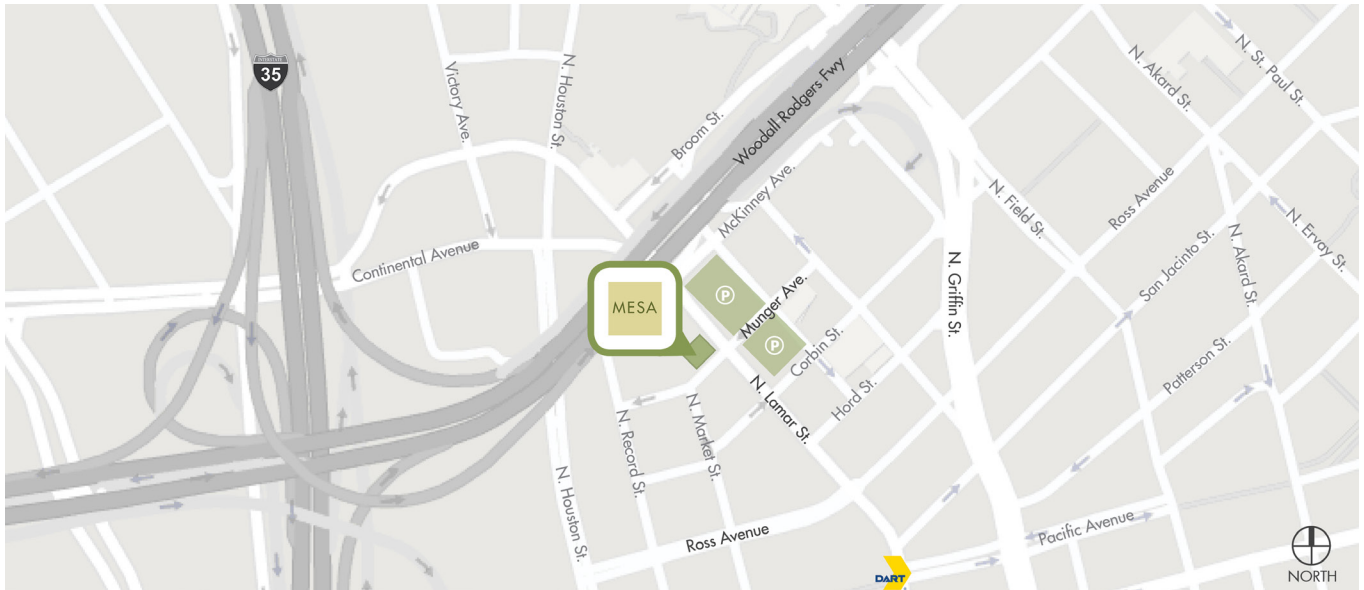

Parking Directions

MESA is located in Downtown Dallas in the West End district at:

Oilwell Supply Building
2001 North Lamar Street, Dallas, TX 75202

The office entrance is located on North Lamar Street between Munger Avenue and McKinney Avenue. MESA is on the first floor on the right, **Suite 100**.

PARKING OPTIONS:

The **West End Parking Center** is located directly across the street. The parking entrance is located on Munger Avenue. \$6 parking fee.

Star Parking lot is located across from MESA. Parking entrances are located on Lamar St. and Munger Ave. \$5 parking fee.

Meters are located on Lamar St. in front of our office or behind our office on Munger Ave. 25¢=15min and/or download the Parkmobile app.